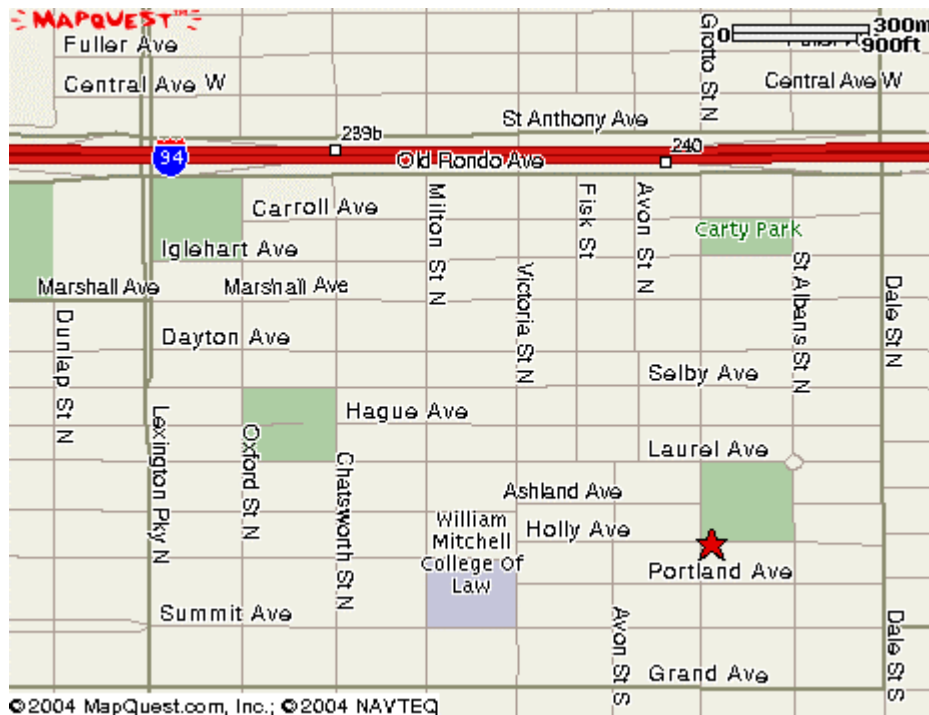

One Voice Mixed Chorus Rehearsal Location & Directions

Unity Church Unitarian

732 Holly Avenue, St. Paul, 55104
Phone: 651-228-1456 Fax: 651-228-0927

Directions to Unity Church Unitarian

Take Interstate 94, exit on Dale turning south
Travel approximately 9 blocks on Dale and watch for Holly avenue,
Turn right on Holly and go 2 blocks. The church is on your
left on the corner of Holly and Grotto St.
Street parking is available; enter the church through the front doors on Holly Ave.

If you are in need of the accessible parking and entrance, you may park in the lot on the east side of the church, accessed on Holly avenue near Grotto.